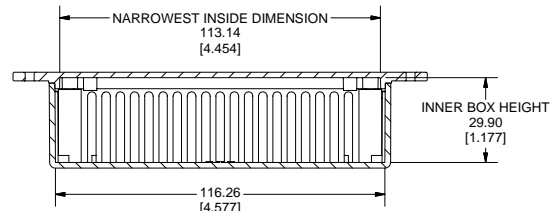

SIDE VIEW OF BOX

TOP VIEW OF BOX

SECTION A-A

SECTION B-B

LID FASTENERS
M3 x 10 mm Screws for FRABS/Polycarb
#4 x 1/2" Self Tapping for GPABS

EXPLODED VIEW OF ASSEMBLY

END VIEW OF ENCLOSURE

SECTION C-C

SIDE VIEW OF ASSEMBLY

SECTION D-D

29.99999

110.9997

11.6407

5.0000

75.1135

5.0000