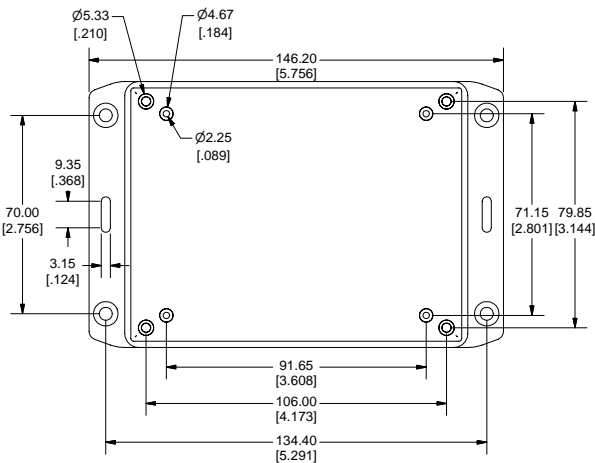

SIDE VIEW OF BOX

TOP VIEW OF BOX

SECTION A-A

SECTION B-B

LID FASTENERS
M3 x 10 mm Screws for FRABS/Polycarb
#4 x 1/2" Self Tapping for GPABS

EXPLODED VIEW OF ASSEMBLY

END VIEW OF ENCLOSURE

SECTION C-C

SIDE VIEW OF ASSEMBLY

SECTION D-D

29.99999

110.9997

11.6407

5.0000

75.1135

5.0000

5.0239

9.8787

111.2554