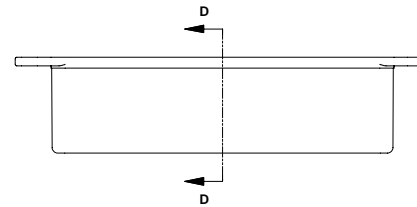

SIDE VIEW OF BOX

TOP VIEW OF BOX

SECTION A-A

SECTION B-B

LID FASTENERS
M3 x 10 mm Screws for FRABS/Polycarb
#4 x 1/2" Self Tapping for GPABS

EXPLODED VIEW OF ASSEMBLY

END VIEW OF ENCLOSURE

SECTION C-C

SIDE VIEW OF ASSEMBLY

SECTION D-D

29.99999

110.9997

11.6407

5.0000

75.1135

5.0000