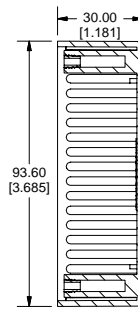

SIDE VIEW OF BOX

TOP VIEW OF BOX

SECTION A-A

SECTION B-B

LID FASTENERS
M3 x 10 mm Screws for FRABS/Polycarb
#4 x 1/2" Self Tapping for GPABS

EXPLODED VIEW OF ASSEMBLY

END VIEW OF ENCLOSURE

SECTION C-C

SIDE VIEW OF ASSEMBLY

SECTION D-D

29.99999

110.9997

11.6407

5.0000

75.1135

5.0000