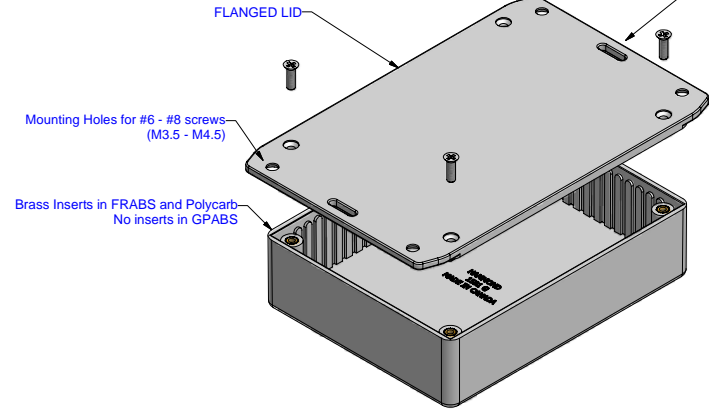

SIDE VIEW OF BOX

TOP VIEW OF BOX

SECTION A-A

SECTION B-B

LID FASTENERS
M3 x 10 mm Screws for FRABS/Polycarb
#4 x 1/2" Self Tapping for GPABS

EXPLODED VIEW OF ASSEMBLY

END VIEW OF ENCLOSURE

SECTION C-C

SIDE VIEW OF ASSEMBLY

SECTION D-D

29.99999

110.9997

11.6407

5.0000

75.1135

5.0000