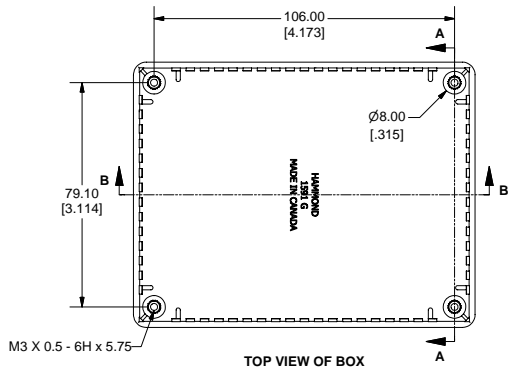

SIDE VIEW OF BOX

TOP VIEW OF BOX

SECTION A-A

SECTION B-B

LID FASTENERS
M3 x 10 mm Screws for FRABS/Polycarb
#4 x 1/2" Self Tapping for GPABS

EXPLODED VIEW OF ASSEMBLY

END VIEW OF ENCLOSURE

SECTION C-C

SIDE VIEW OF ASSEMBLY

SECTION D-D

29.99999

110.9997

11.6407

5.0000

75.1135

5.0000

5.0239

9.8787

111.2554