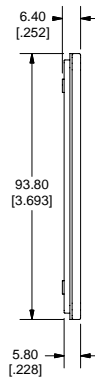

SIDE VIEW OF BOX

TOP VIEW OF BOX

SECTION A-A

SECTION B-B

LID FASTENERS
M3 x 10 mm Screws for FRABS/Polycarb
#4 x 1/2" Self Tapping for GPABS

EXPLODED VIEW OF ASSEMBLY

END VIEW OF ENCLOSURE

SECTION C-C

SIDE VIEW OF ASSEMBLY

SECTION D-D

29.99999

110.9997

11.6407

5.0000

75.1135

5.0000

5.0239

9.8787

111.2554