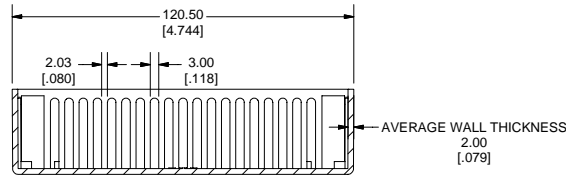

SIDE VIEW OF BOX

TOP VIEW OF BOX

SECTION A-A

SECTION B-B

LID FASTENERS
M3 x 10 mm Screws for FRABS/Polycarb
#4 x 1/2" Self Tapping for GPABS

EXPLODED VIEW OF ASSEMBLY

END VIEW OF ENCLOSURE

SECTION C-C

SIDE VIEW OF ASSEMBLY

SECTION D-D

29.99999

110.9997

11.6407

5.0000

75.1135

5.0000