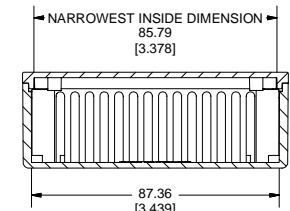

SIDE VIEW OF BOX

TOP VIEW OF BOX

SECTION A-A

SECTION B-B

LID FASTENERS
M3 x 10 mm Screws for FRABS/Polycarb
#4 x 1/2" Self Tapping for GPABS

EXPLODED VIEW OF ASSEMBLY

END VIEW OF ENCLOSURE

SECTION C-C

SIDE VIEW OF ASSEMBLY

SECTION D-D

29.99999

110.9997

11.6407

5.0000

75.1135

5.0000